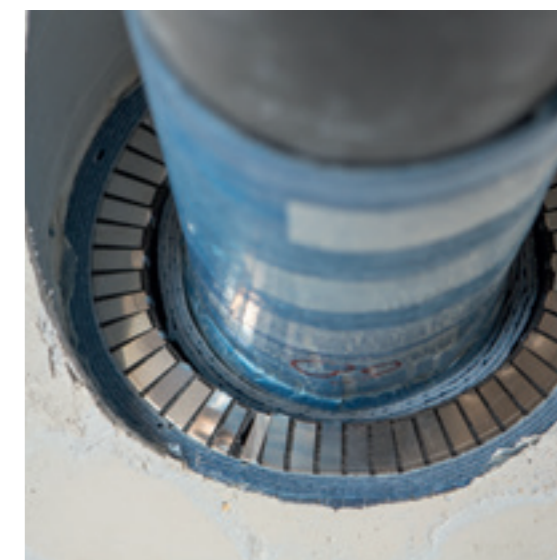

↑
Professional installation of a discharge pipe in an oblique ceiling opening. A fire protection sleeve is located between the pipe and the concrete.