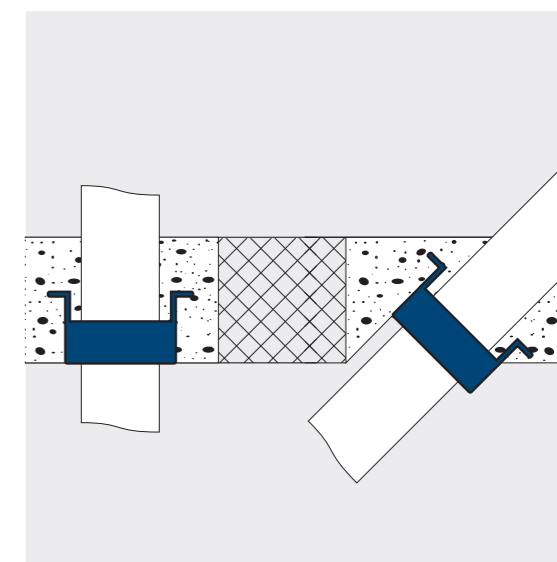

↑
Installation flush with the ceiling (left) and oblique installation of a Geberit fire protection sleeve.